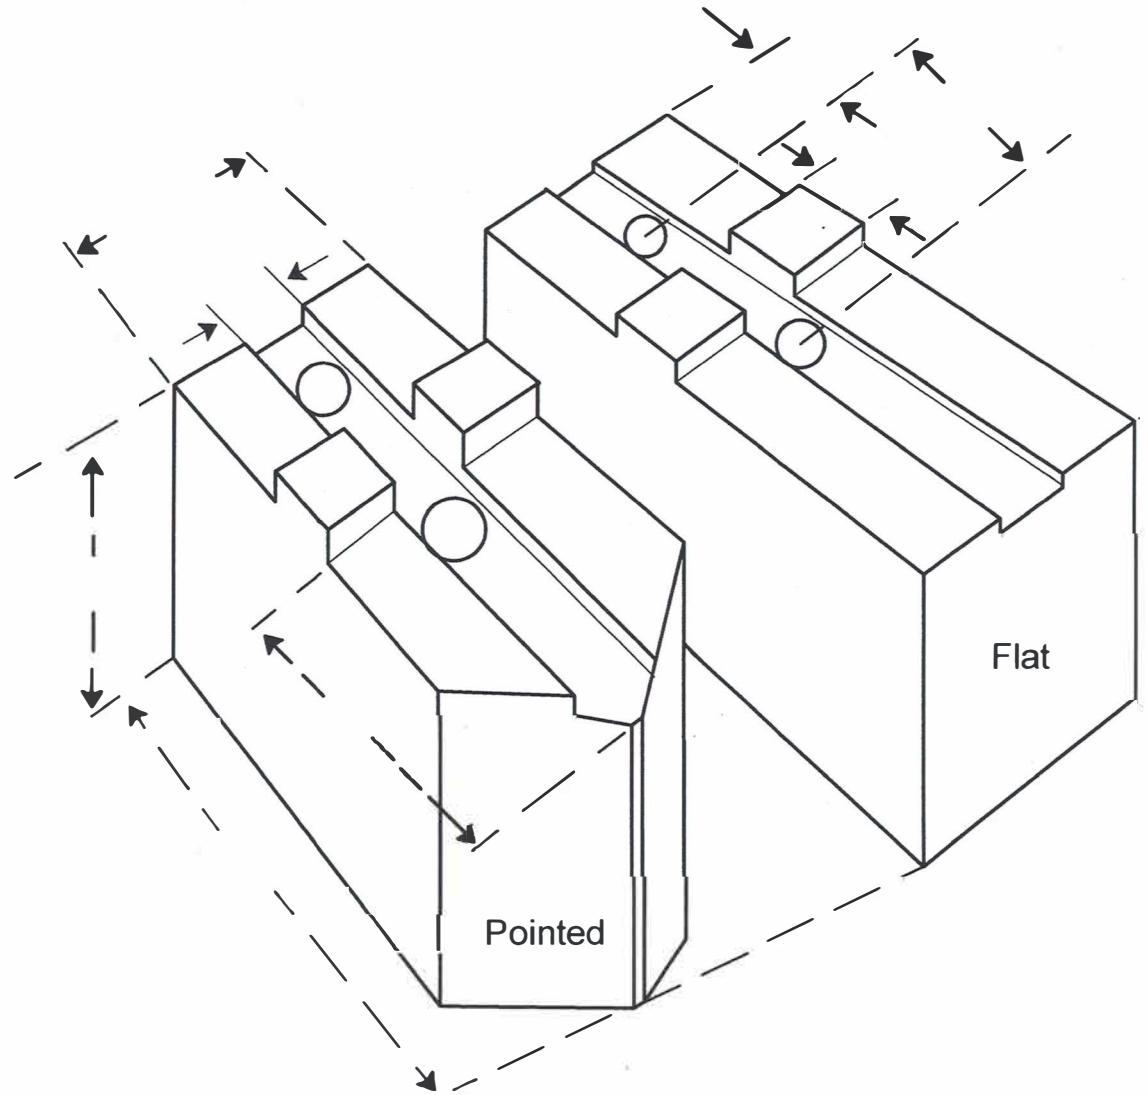

Production Turning Co.

Phone: (818) 765-0436
 Cell: (818) 748-7425
 Fax: (818) 765-3178
 Web: www.productionturningco.com
 Email: ptcjaws@gmail.com

Tongue & Groove Style

Tongue & Groove

- American Standard Medium Duty
- American Standard Heavy Duty
- Metric
- Flat
- Pointed
- Round