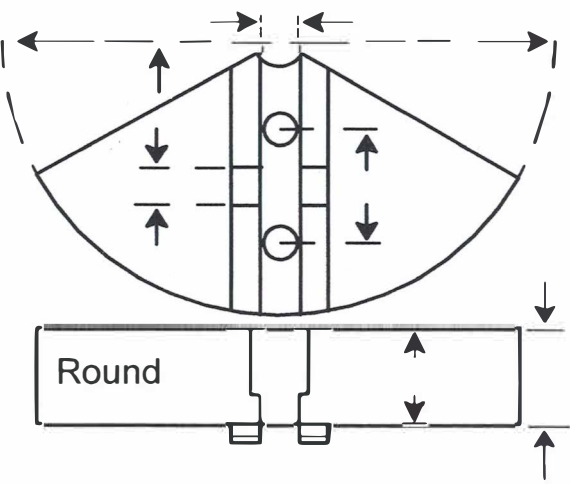

Production Turning Co.

Phone: (818) 765-0436
 Cell: (818) 748-7425
 Fax: (818) 765-3178
 Web: www.productionturningco.com
 Email: ptcjaws@gmail.com

Tongue & Groove Style

Tongue & Groove

- American Standard Medium Duty
- American Standard Heavy Duty
- Metric
- Flat
- Pointed
- Round

Screw Size _____

- Steel
- Aluminum

Chuck Size _____

Company _____

Address _____

Phone: _____ Fax: _____

P.O. # _____

Part No. _____